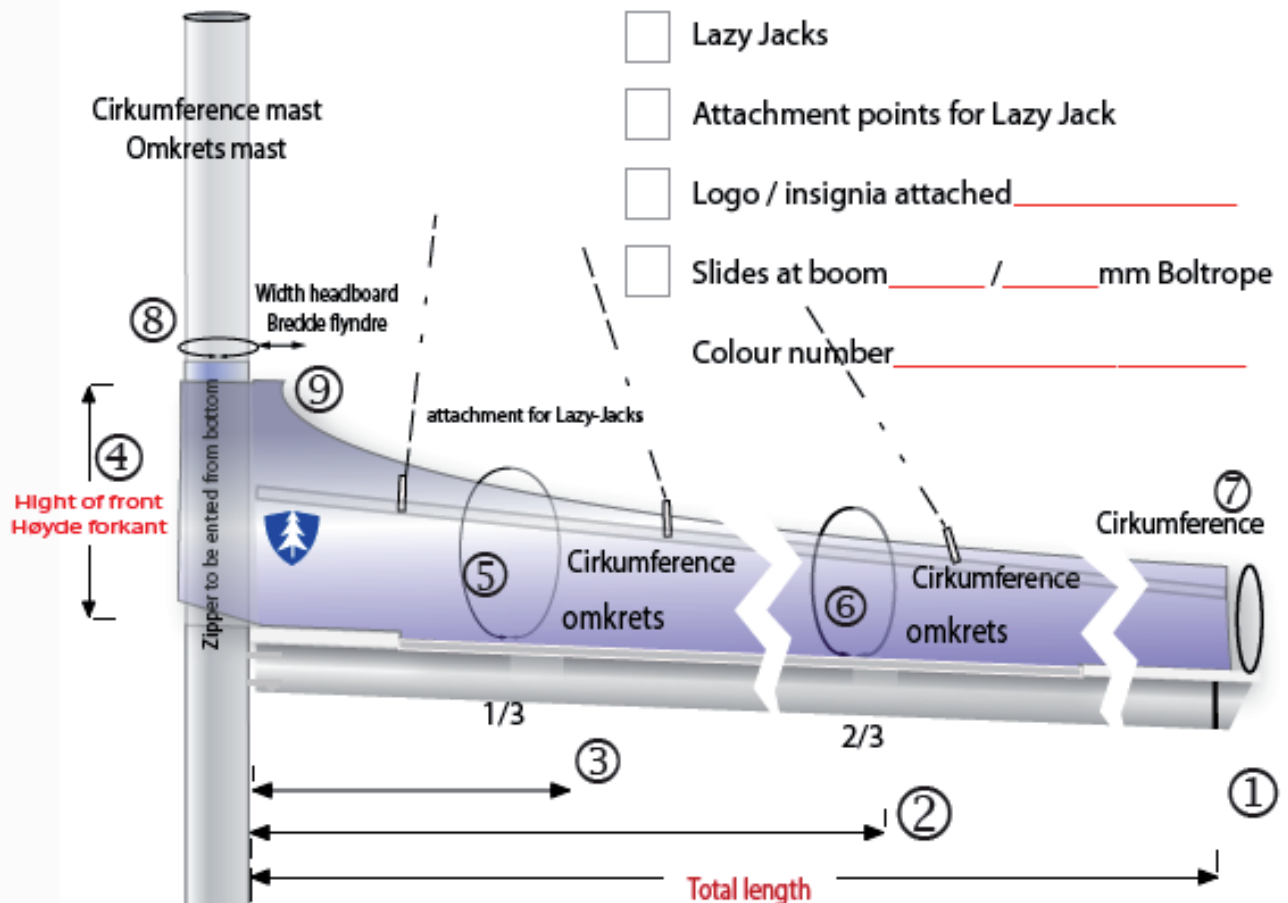

Marine Blue:  
4652

Navy Blue:  
4626

Logo Red  
4666

Jockey Red  
4603

Customer's name / Navn kunde: \_\_\_\_\_ . Item number \_\_\_\_\_

Phone: \_\_\_\_\_ Kind of Yacht / Båt type \_\_\_\_\_

- ① Total length \_\_\_\_\_ m
- ② 2/3 Length \_\_\_\_\_ m
- ③ 1/3 length \_\_\_\_\_ m
- ④ Hight of front \_\_\_\_\_ m
- ⑤ Cirkumferemce at 1/3 length \_\_\_\_\_ m
- ⑥ Cirkumference at 2/3 length \_\_\_\_\_ m
- ⑦ Cirkumference at end \_\_\_\_\_ m
- ⑧ Cirkumference at mast \_\_\_\_\_ m
- ⑨ Headboard width \_\_\_\_\_ m